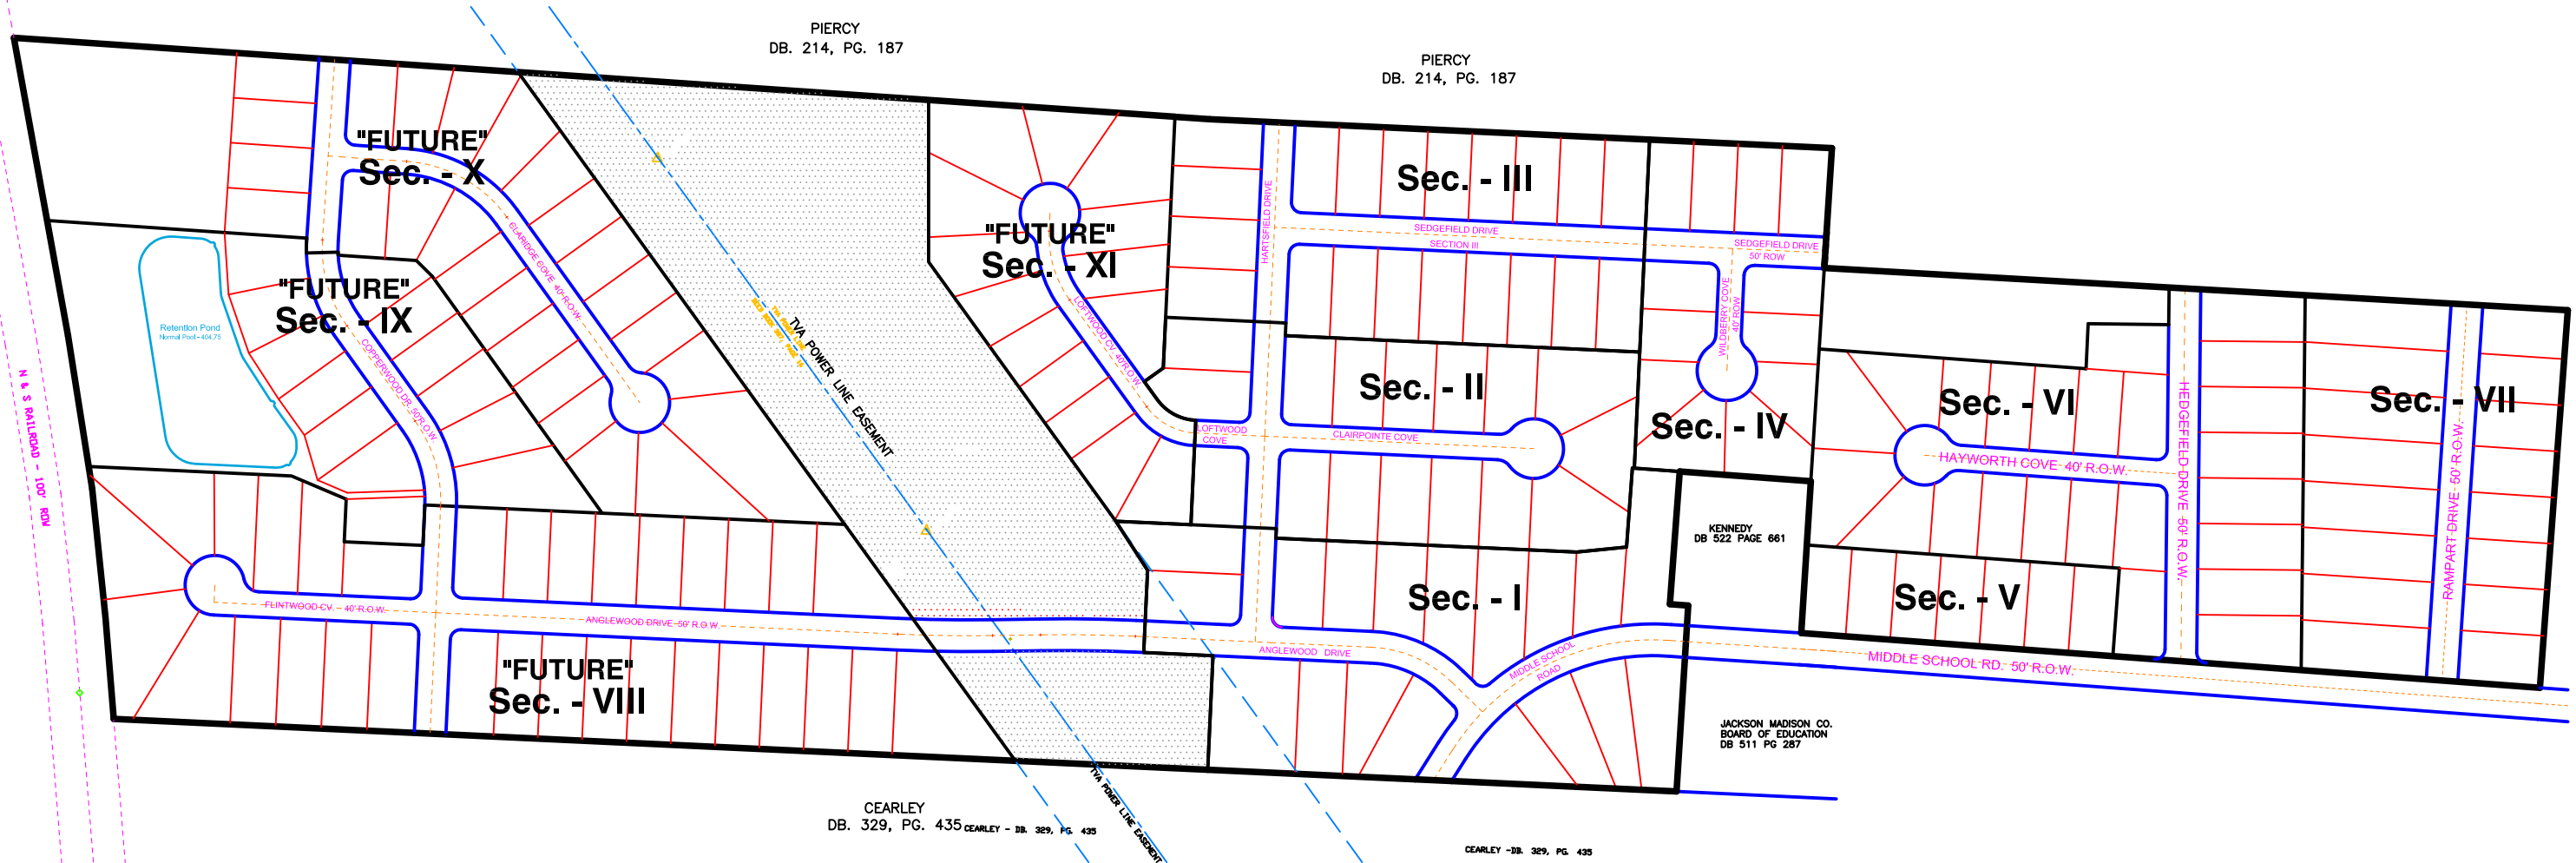

McAlexander
Engineering

Engineering
Planning
Development

PIERCY
DB. 214, PG. 187

PIERCY
DB. 214, PG. 187

CEARLEY
DB. 329, PG. 435 CEARLEY - DB. 329, PG. 435

CEARLEY - DB. 329, PG. 435

KENNEDY
DB 522 PAGE 661

JACKSON MADISON CO.
BOARD OF EDUCATION
DB 511 PG 287

Subdivision KEY
BRIARHILL Sect. I-XI

ME	
SCALE	1"=100'
DATE	03/14/07
Revisions	n/a
By:	S.E.M.
FILE No.	5653
McAlexander Engineering